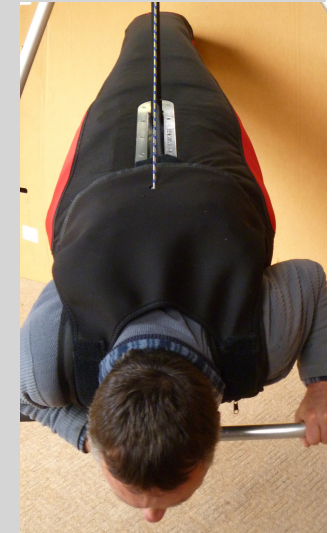

RR

Features of our *RR* include –

- perfect hands-free landing attitude
- single airfoil riser
- hands-free pilot angle of attack system
- robust alloy back plate with extender available for taller pilots
- solid foam boot
- one pull internal retractable zip up/down ropes
- easy to enter and exit prone
- flexible outer skin covers all pockets
- single or dual internal parachute compartments
- extra internal storage areas
- extremely small frontal area
- extra comfy shin pockets and chest pad
- adjustable fluoro leg loops are easy to locate
- hook knife pocket
- twin chest pockets for in-flight access
- replaceable boot protector
- custom made to your measurements
- YKK zippers used throughout the harness